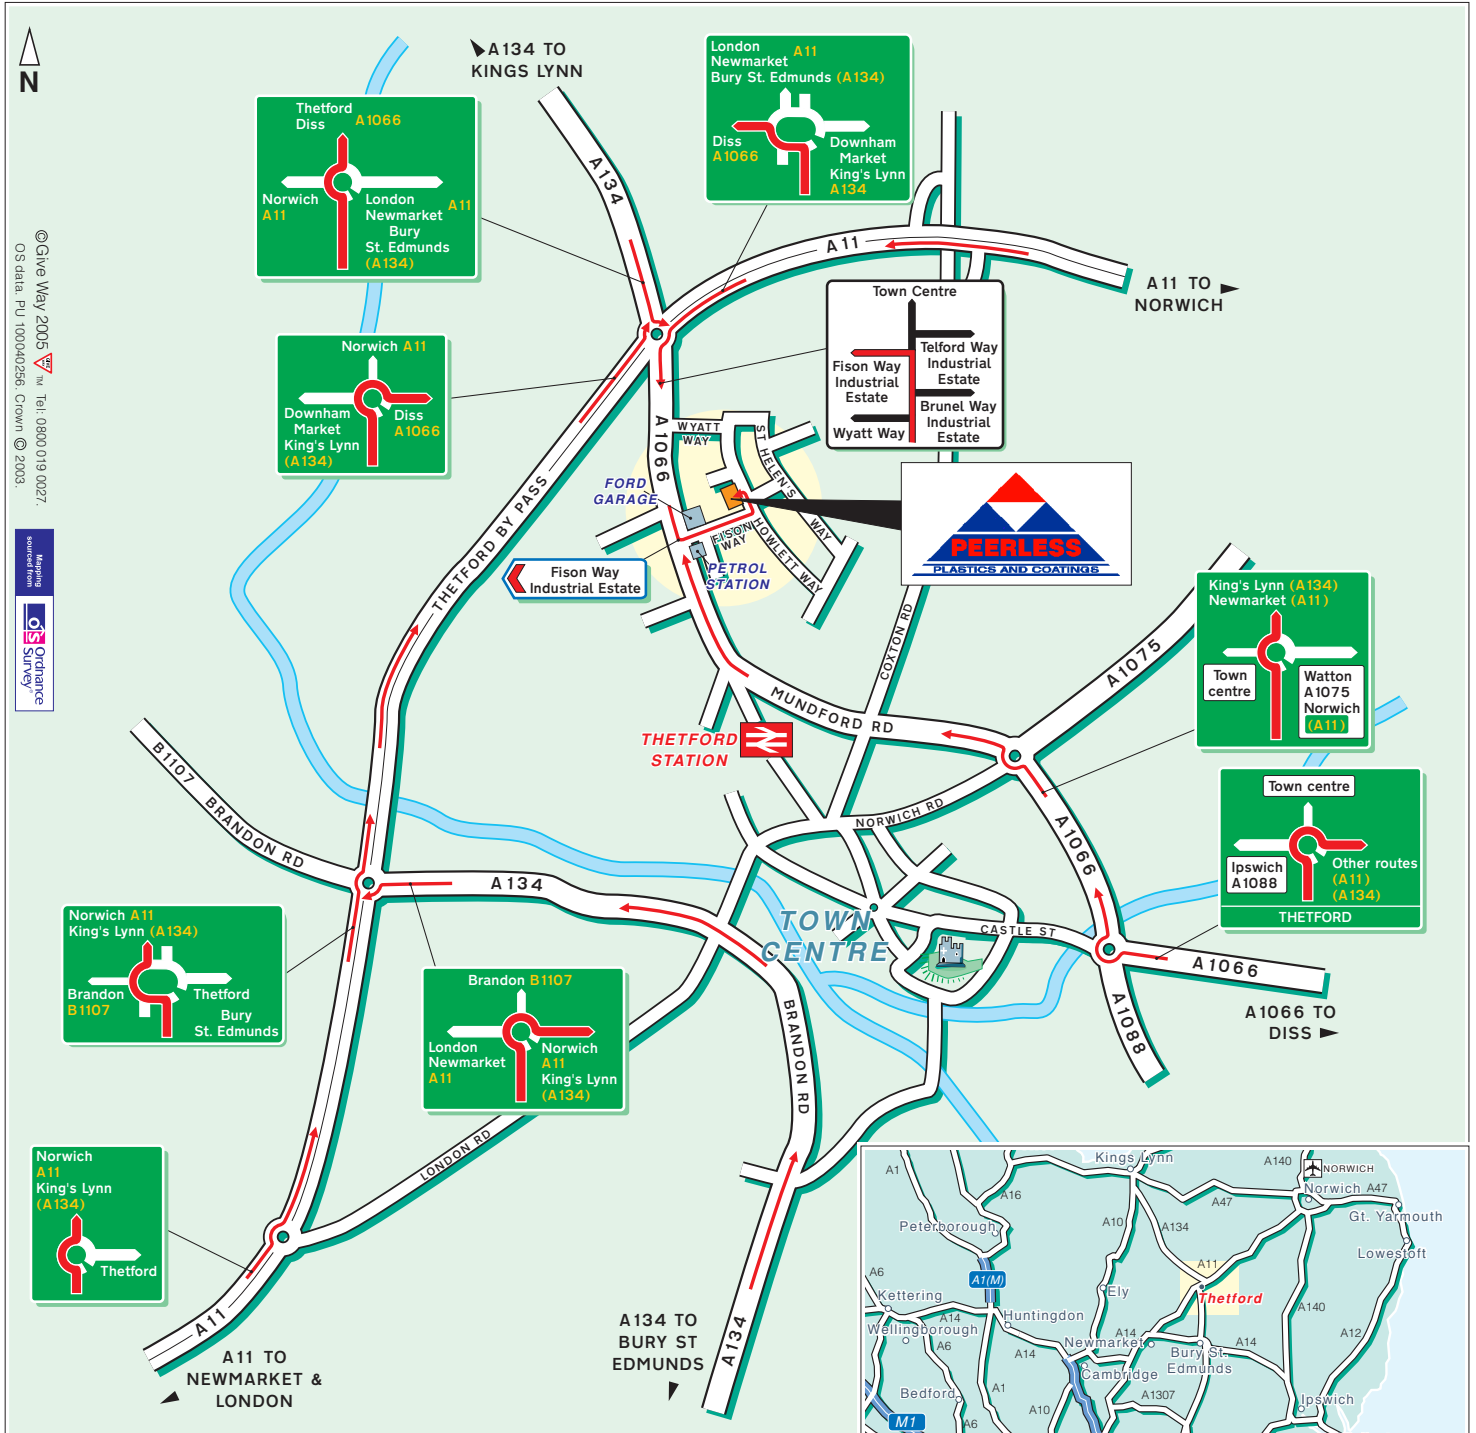

16 - 20 Howlett Way, Thetford, Norfolk IP24 1HZ
 Tel: +44 (0) 1842 750 333 Fax: +44 (0) 1842 750 770

© Give Way 2005
 OS data. PU 100040256. Crown © 2003.

Public Transport

By Rail,
 Thetford Station - Approximately 5 minutes walk away.
 Diss, Cambridge & Norwich stations - These are the closest main line stations.

By Air,
 Norwich Airport (direct link to Schiphol, Amsterdam) - Approximately 40 minutes drive away.
 Stansted Airport - Approximately 60 minutes drive away.
 Luton Airport - Approximately 90 minutes drive away.
 London Gatwick Airport - Approximately 90 minutes drive away.
 London Heathrow Airport - Approximately 120 minutes drive away.
 East Midlands Airport - Approximately 120 minutes drive away.